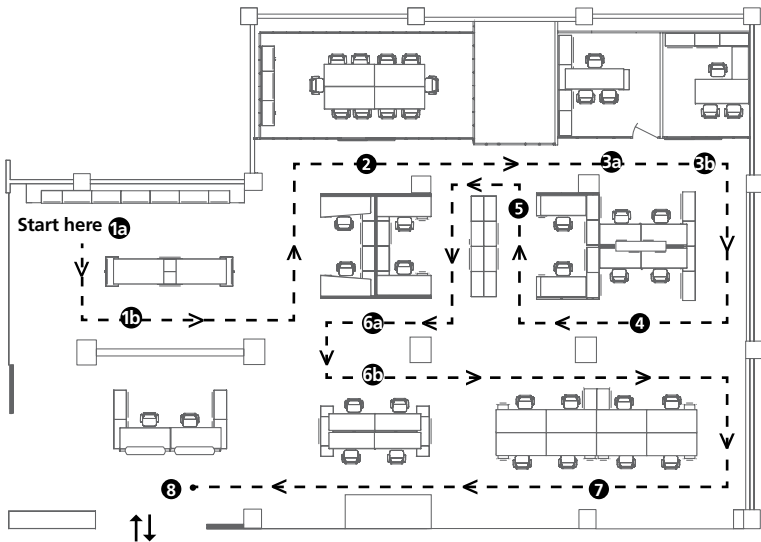

INSCAPE

inscapesolutions.com

- 1) Storage Lab**
a) Storage that works for you b) Responsible innovation
- 2) Conference Lab**
Function can be elegant
- 3) Enclosed Spaces**
a) Simple kit of parts b) The functional office
- 4) Integration Lab**
The beauty of integration
- 5) Planna Bench**
Multi faceted storage
- 6) Scala Lab**
a) More from smaller spaces b) Less is more
- 7) Bene**
Flexible solutions for todays office
- 8) Platform/Planna**
Design does matter

Conference Lab - *Fronté, Reform & Bene*

- Fronté storefront with 72" wide glass panels
- Bene conference table with small kit of parts
- Reform progressive unitized movable walls

Enclosed Spaces A - *Planna Private Office*